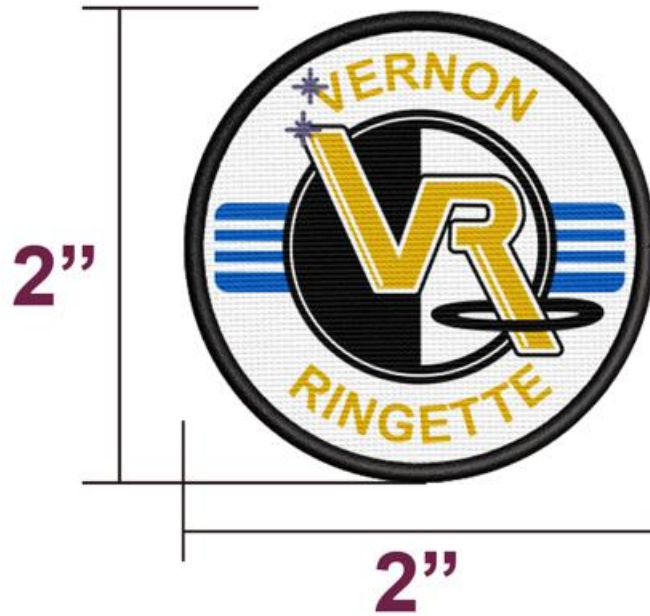

GVRA HEAT TRANSFER PATCHES

$6.00 (+Taxes)